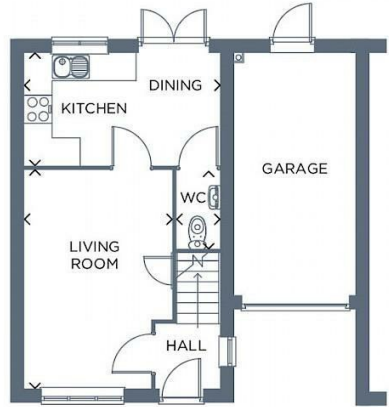

MONTH
RENT

£250 gift card
of your choice

Deposit free
option available

Acklam Gardens, Middlesbrough, TS5

£1,100 PCM

Ascend

Built on higher standards

Unit F22 Photon House, Percy Street, Leeds, LS12 1EG
 Tel: 0113 487 5850
 Email: leeds@ascendproperties.com
 www.ascendproperties.com